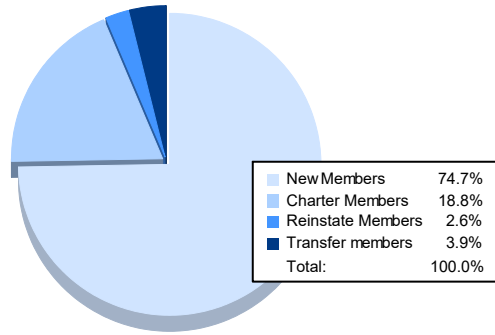

Year	New Clubs	Dropped Clubs	Gain/ Loss Clubs	New Members	Charter Members	Reinstate Members	Transfer Members	Total Member Added	Total Members Dropped	Gain/ Loss Members
2016-2017	1	0	1	175	22	8	9	214	187	27
2017-2018	0	1	-1	148	7	7	19	181	296	-115
2018-2019	0	4	-4	128	0	13	11	152	195	-43
2019-2020	0	2	-2	88	0	7	5	100	176	-76
2020-2021	1	3	-2	115	29	4	6	154	197	-43
<b>Average</b>	<b>0</b>	<b>2</b>	<b>-2</b>	<b>131</b>	<b>12</b>	<b>8</b>	<b>10</b>	<b>160</b>	<b>210</b>	<b>-50</b>

### Membership Composition June 2021 Cumulative