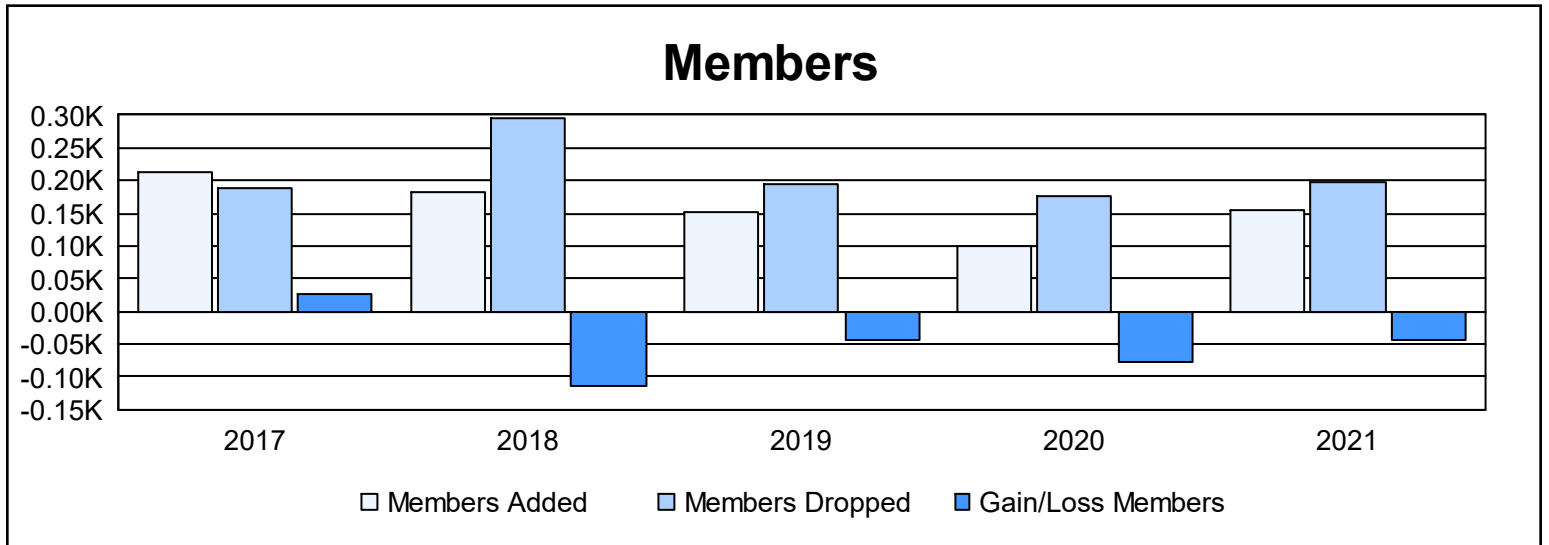

Year	New Clubs	Dropped Clubs	Gain/ Loss Clubs	New Members	Charter Members	Reinstate Members	Transfer Members	Total Member Added	Total Members Dropped	Gain/ Loss Members
2016-2017	1	0	1	175	22	8	9	214	187	27
2017-2018	0	1	-1	148	7	7	19	181	296	-115
2018-2019	0	4	-4	128	0	13	11	152	195	-43
2019-2020	0	2	-2	88	0	7	5	100	176	-76
2020-2021	1	3	-2	115	29	4	6	154	197	-43
<b>Average</b>	<b>0</b>	<b>2</b>	<b>-2</b>	<b>131</b>	<b>12</b>	<b>8</b>	<b>10</b>	<b>160</b>	<b>210</b>	<b>-50</b>

### Membership Composition June 2021 Cumulative