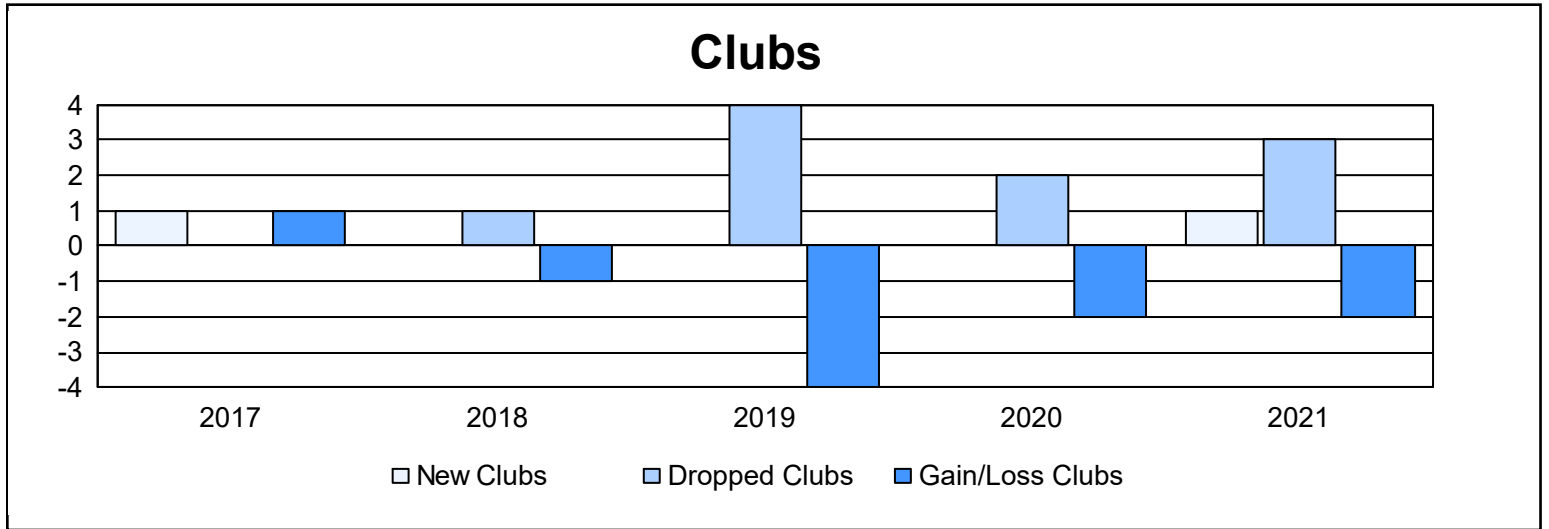

Year	New Clubs	Dropped Clubs	Gain/ Loss Clubs	New Members	Charter Members	Reinstate Members	Transfer Members	Total Member Added	Total Members Dropped	Gain/ Loss Members
2016-2017	1	0	1	175	22	8	9	214	187	27
2017-2018	0	1	-1	148	7	7	19	181	296	-115
2018-2019	0	4	-4	128	0	13	11	152	195	-43
2019-2020	0	2	-2	88	0	7	5	100	176	-76
2020-2021	1	3	-2	115	29	4	6	154	197	-43
<b>Average</b>	<b>0</b>	<b>2</b>	<b>-2</b>	<b>131</b>	<b>12</b>	<b>8</b>	<b>10</b>	<b>160</b>	<b>210</b>	<b>-50</b>

### Membership Composition June 2021 Cumulative